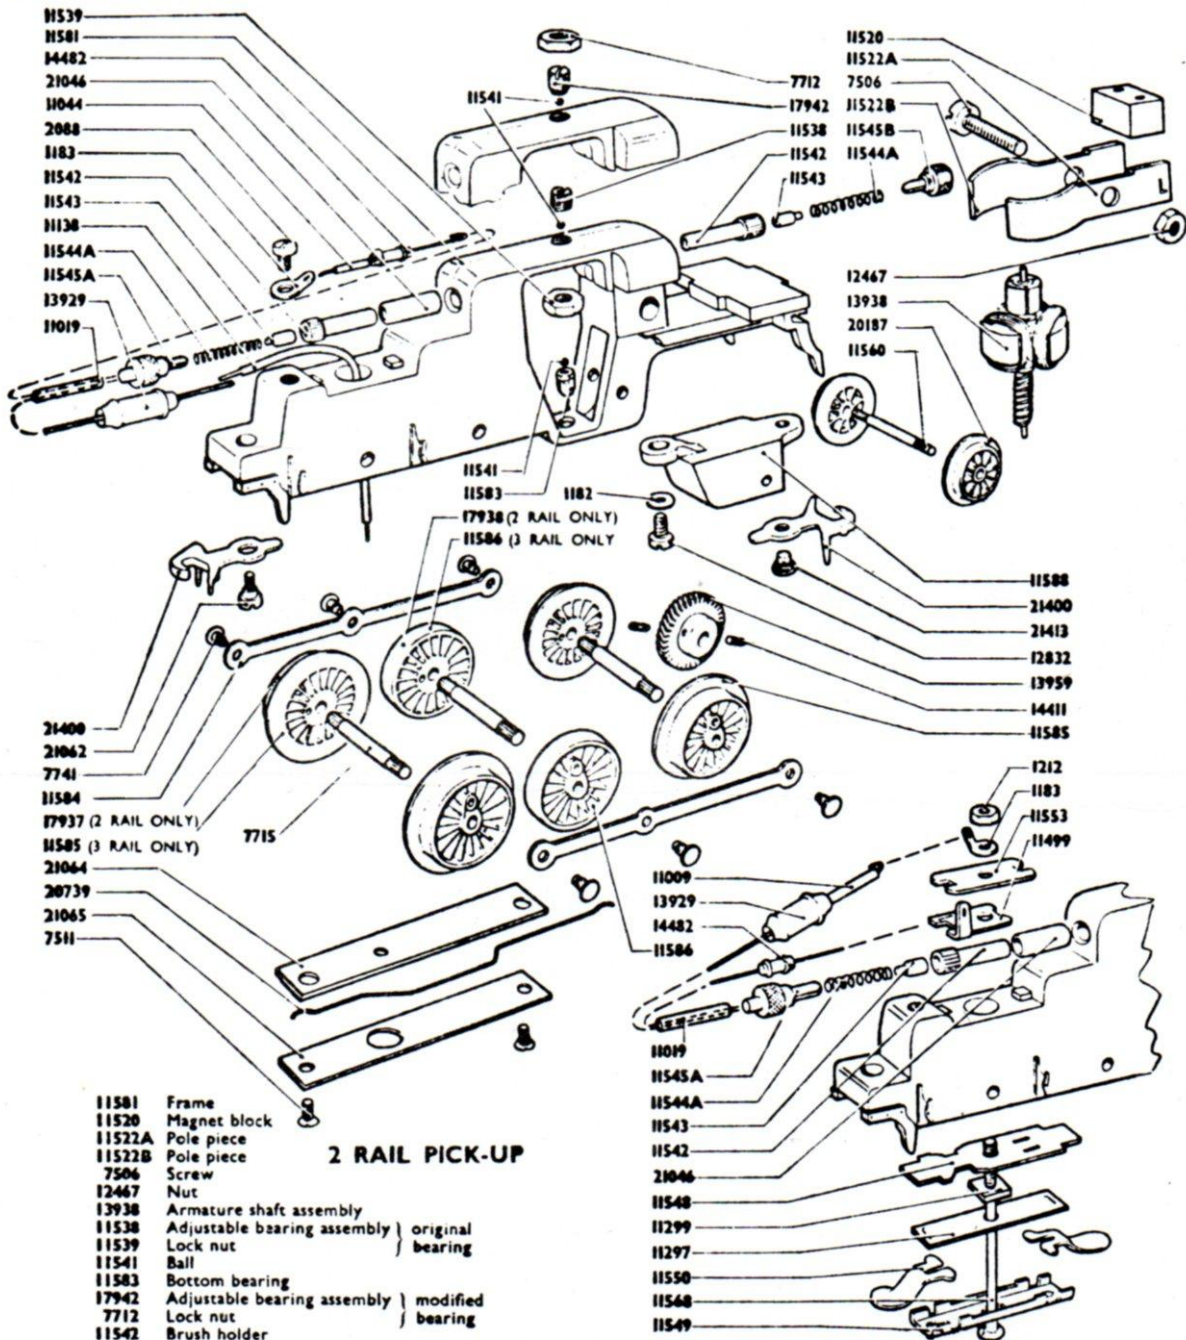

0-6-2 TANK LOCOMOTIVE 2-RAIL AND 3-RAIL

No. 2217 2-RAIL AND No. 3217 3-RAIL

- 11539
- 11581
- 14482
- 21046
- 11044
- 2088
- 1182
- 11542
- 11543
- 11138
- 11544A
- 11545A
- 13929
- 11019

- 11520
- 11522A
- 7506
- 11522B
- 11545B
- 11544A
- 11543

- 12467
- 13938
- 20187
- 11560

- 11541
- 11583
- 1182
- 17938 (2 RAIL ONLY)
- 11586 (3 RAIL ONLY)

- 21400
- 21062
- 7741
- 11584
- 17937 (2 RAIL ONLY)
- 11585 (3 RAIL ONLY)
- 21064
- 20739
- 21065
- 7511

- 11588
- 21400
- 21413
- 12832
- 13959
- 14411
- 11585

- 11009
- 13929
- 14482
- 11586

- 11019
- 11545A
- 11544A
- 11543
- 11542
- 21046
- 11548
- 11299
- 11297
- 11550
- 11548
- 11549

- 11581 Frame
- 11520 Magnet block
- 11522A Pole piece
- 11522B Pole piece
- 7506 Screw
- 12467 Nut
- 13938 Armature shaft assembly
- 11538 Adjustable bearing assembly } original bearing
- 11539 Lock nut
- 11541 Ball
- 11583 Bottom bearing
- 17942 Adjustable bearing assembly } modified bearing
- 7712 Lock nut
- 11542 Brush holder
- 11543 Brush
- 11544A Brush spring
- 21046 Insulating sleeve for brush holder
- 11548 Insulator for collector shoe holder
- 11549 Collector shoe holder
- 11550 Collector shoe
- 11297 " " spring
- 11299 " " distance piece
- 11568 6BA c/sunk head screw
- 11553 Insulator
- 1212 6BA hex. nut
- 11499 Earthing plate
- 11009 P.V.C. sleeve
- 11545A Plug for brush holder
- 1183 Soldering tag
- 14482 Condenser
- 11019 P.V.C. sleeve
- 13929 Choke
- 11044 P.V.C. sleeve
- 11545B Plug for brush holder
- 20739 Wire collector
- 21064 Base for wire collector
- 21065 Cover for wire collector