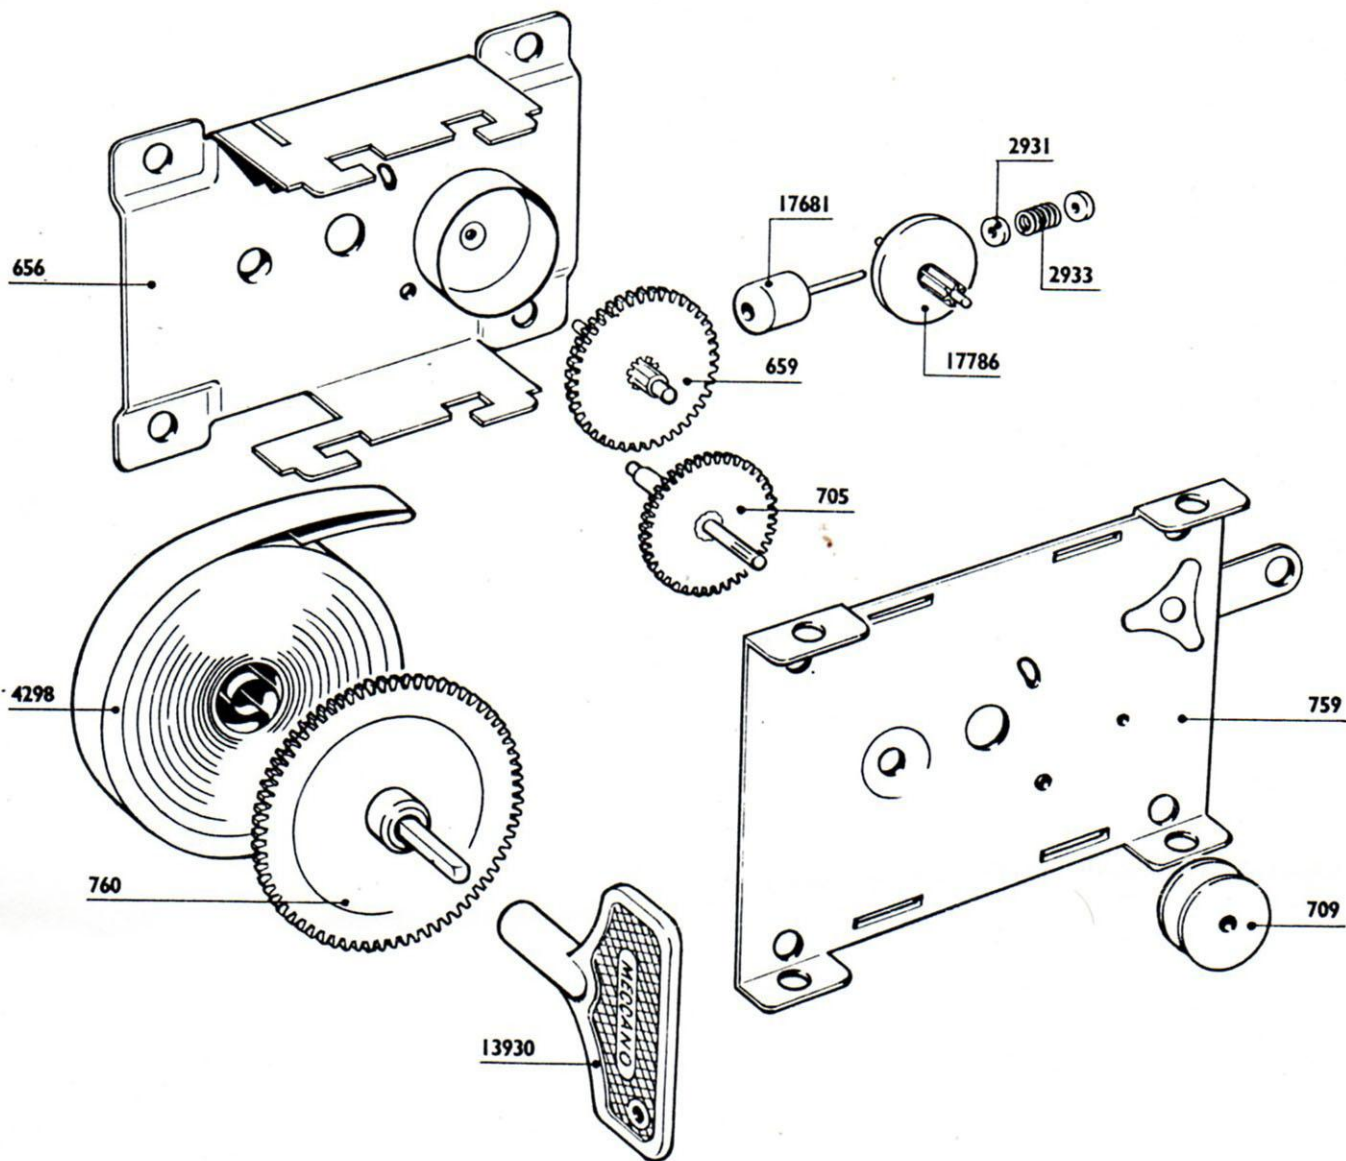

MECCANO MAGIC CLOCKWORK MOTOR

- | | | | | | | |
|--------------------|---|---------------------------|--------------------|---|--------------------------------|-------------------------|
| 651 Top Plate | } | 656 Top Plate Assembly | 10137 No. 3 Pinion | } | 705 Driving Pinion Assembly | |
| 2936 Governor Box | | | 2924 No. 3 Gear | | | |
| 761 Bottom Plate | } | 759 Bottom Plate Assembly | 2930 Pinion | } | 17786 Pinion and Disc Assembly | |
| 653 Brake Lever | | | 2935 Brake Disc | | | |
| 1536 Spring Washer | | | 1808 Pin | } | 17681 Pin and Weight Assembly | } 658 Governor Assembly |
| 1539 Fulcrum Pin | | | 1806 Weight | | | |
| 800 No. 1 Gear | } | 760 No. 1 Gear Assembly | 2931 Washer | } | | |
| 2914 Distance Bush | | | 2933 Spring | | | |
| 708 Winding Shaft | | | 4298 Mainspring | | | |
| 2917 Spring Catch | | | 709 Pulley | | | |
| 2918 Bush | | | 13930 Winding Key | | | |
| 4193 No. 2 Gear | } | 659 No. 2 Gear Assembly | | | | |
| 654 No. 2 Pinion | | | | | | |