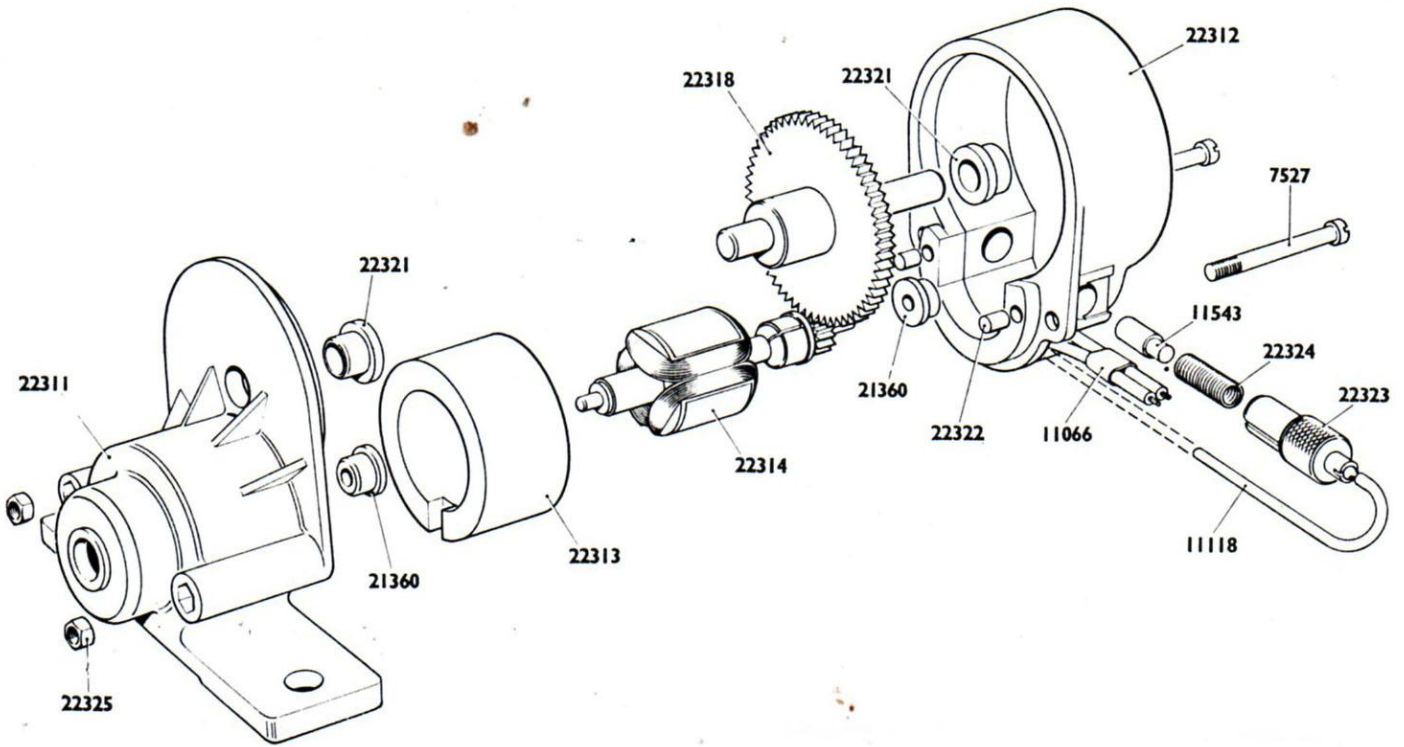

MECCANO 'EMEBO' MOTOR (4-12v.)

- | | | | | |
|-------|-------------------------|---|-------|--------------------------------------|
| 22311 | Magnet Housing | } | 18602 | Magnet Housing and Bearings Assembly |
| 22321 | Flanged Bearing | | | |
| 21360 | Flanged Bearing | | | |
| 22321 | Flanged Bearing | } | 18603 | Gear Housing and Bearings Assembly |
| 21360 | Flanged Bearing | | | |
| 22312 | Gearing Housing | | | |
| 22313 | Ring Magnet | | | |
| 22314 | Armature Shaft Assembly | | | |
| 22318 | Spur Gear Assembly | | | |
| 11543 | Brush | } | 18604 | Brush Holder and Wire Assembly |
| 22323 | Brush Holder | | | |
| 11118 | Connecting Wire | | | |
| 22324 | Brush Spring | | | |
| 7527 | Screw | | | |
| 22325 | Nut | | | |
| 11066 | P.V.C. Sleeve | | | |
| 22322 | Magnet Retaining Plug | | | |