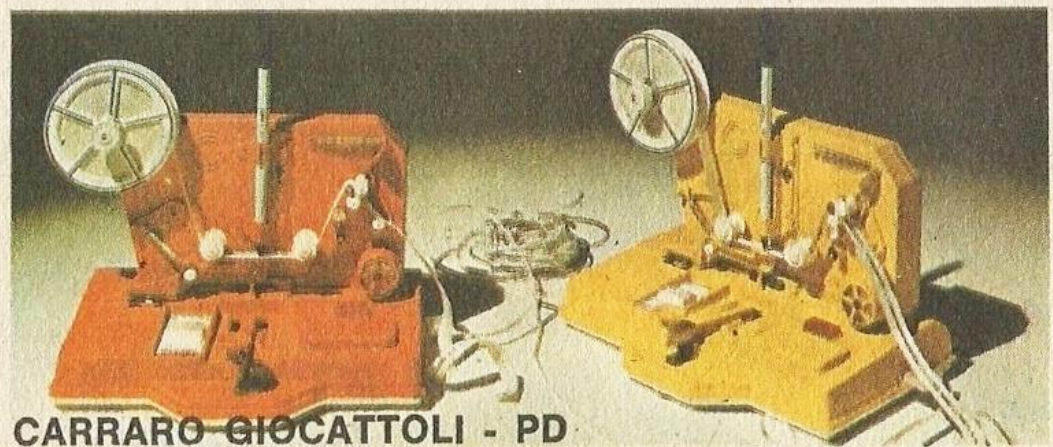

SOS TELEGRAFO ELETTRICO RICETRASMITTENTE DI SEGNALI MORSE (acustici - luminosi - scritti)

Corri telegraficamente solo a vederlo presso il tuo negozio di giocattoli e non dirlo a papà altrimenti se lo compera lui.

Scoprite nei Vostri giochi il Telegrafo.

Non è un giocattolo, ma è un telegrafo quasi professionale che diverte più di un giocattolo, essendo il suo funzionamento perfetto.

CARRARO GIOCATTOLI - PD