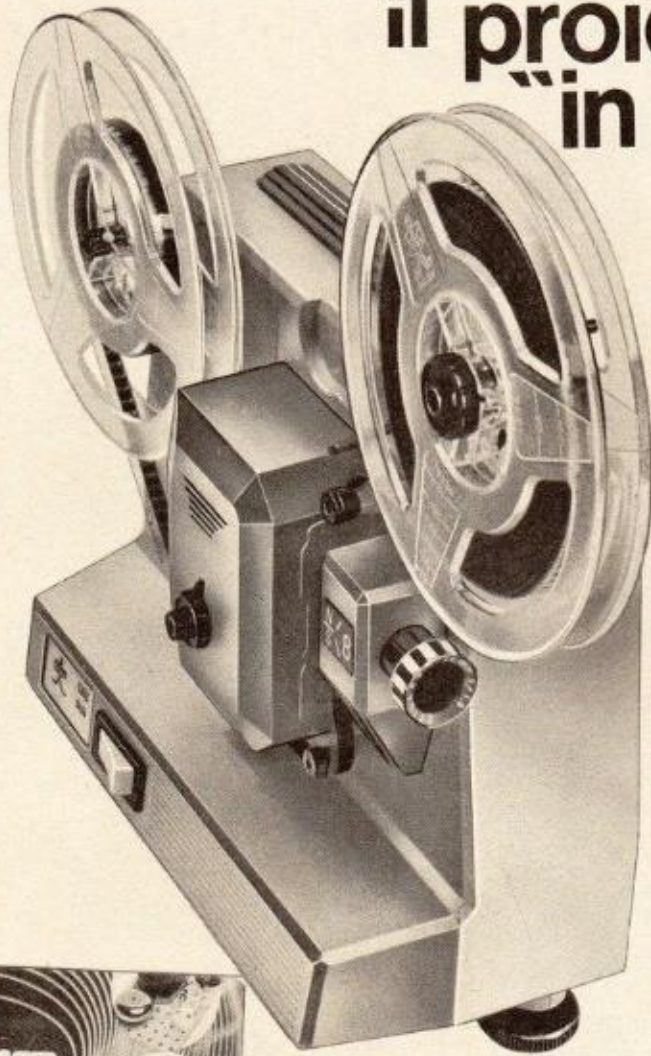

ad un ragazzo in gamba il proiettore "in gamba"

elettrobral
costruzione di impianti elettrici
BRAGLIA ROBERTO - milano