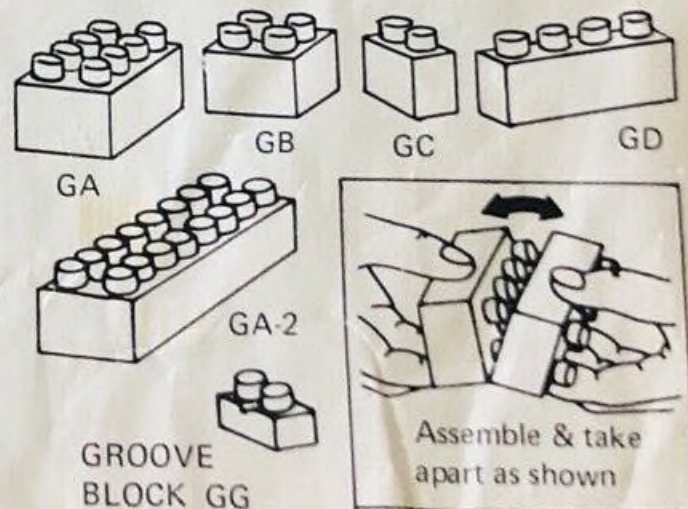

BLOCK TYPES