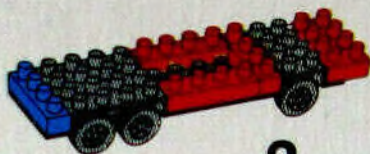

LCCBLOC

CONSTRUCTION TOYS

MINI
FIRE ENGINE

*Easy to build
and take apart.*

ENTEX®

LEGO

ENGINE

FIRE CO. NO. 1

FIRE CO. NO. 1

CONSTRUCTION

INE

HOW TO ASSEMBLE

1

2

3

4

CONSTRUCTION TOYS

MINI
FIRE ENGINE

No. 1031 -4

ENTEX®

Unassembled. Suitable for children 5-10.

LOCBLOC

CONSTRUCTION TOYS

MINI
FIRE ENGINE