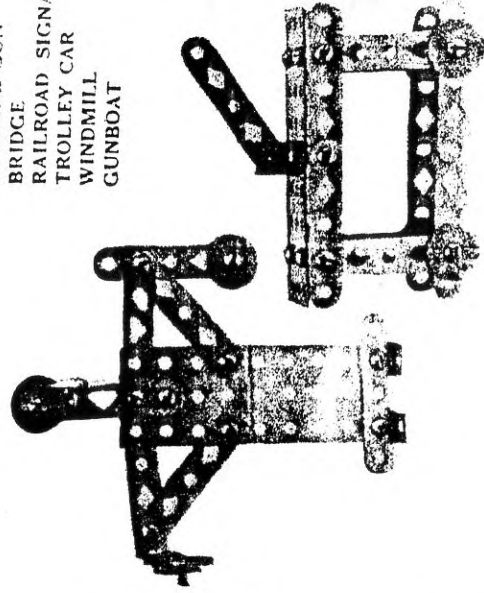

AREOPLANE,
WAGON
DERRICK
MACHINE GUN
BRIDGE
RAILROAD SIGNAL
TROLLEY CAR
WINDMILL
GUNBOAT