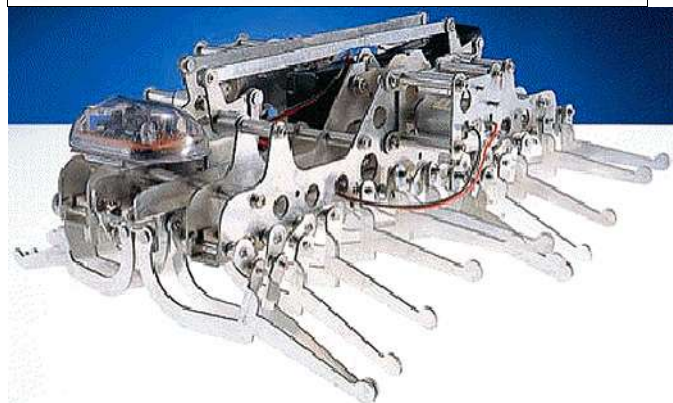

enough parts to make all the models, presumably at the same time.

OSN 34/1011

MECHAMO: S1