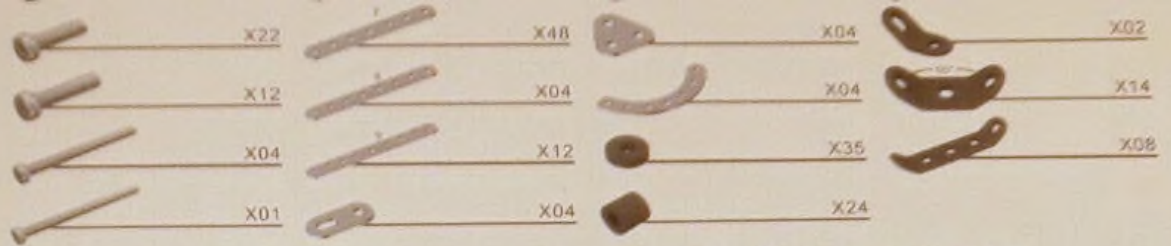

REAL STEEL
PARTS

LOOK FOR OUR OTHER
STEEL WORKS
CONSTRUCTION SETS

FERRIS WHEEL

MICRO KITS

DUMP TRUCK

4 X 4

Schylling

ALL PIECES CAN BE USED WITH ANY OTHER STEEL WORKS KITS!

EXPLORE, BUILD, CREATE!

REAL STEEL
PARTS

All Steel Works construction sets come with real steel parts, step by step illustrated instructions and all the tools needed to assemble the model. Best of all, Steel Works sets can be combined to create even bigger models of your own creation! The only limit is your imagination!